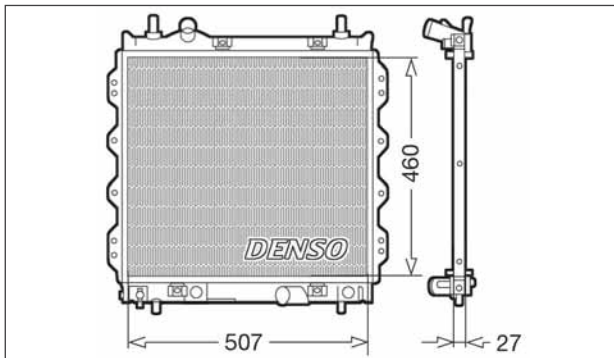

DRM06005

CHRYSLER PT Cruiser 1.6 i 16V