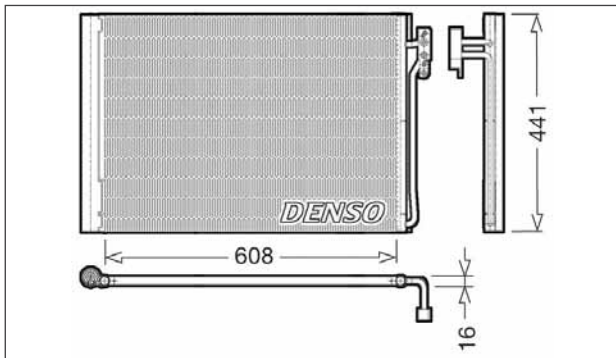

DCN14001

LAND ROVER Range Rover 3.0 TD / 4.4i