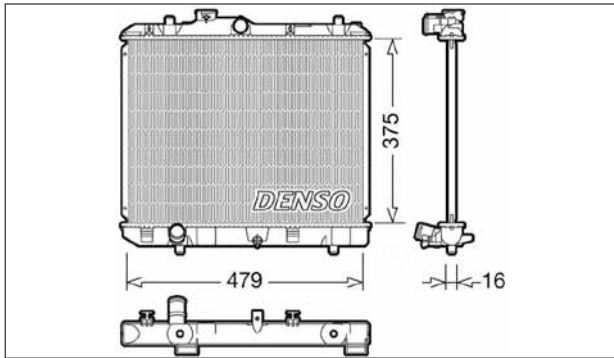

DRM47004

OPEL Agila - SUZUKI Splash