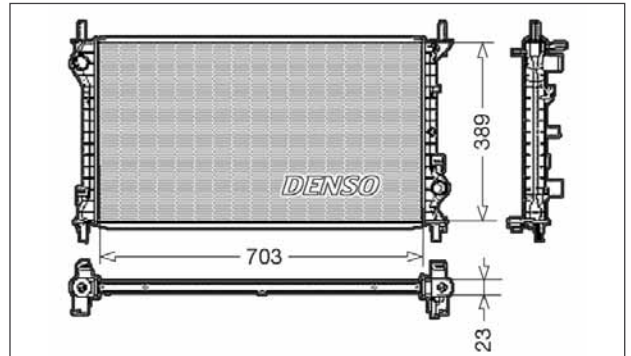

DRM10108

FORD Transit Connect