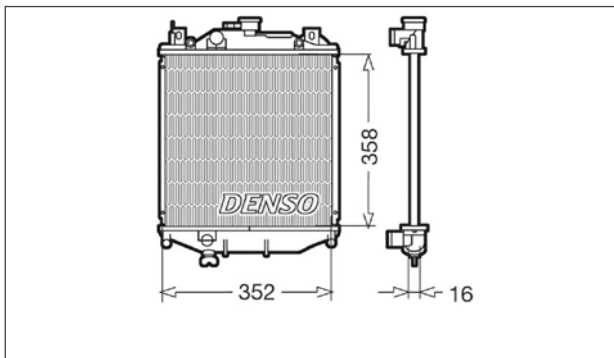

DRM47005

SUZUKI Swift 1.0 / 1.0i / 1.3i