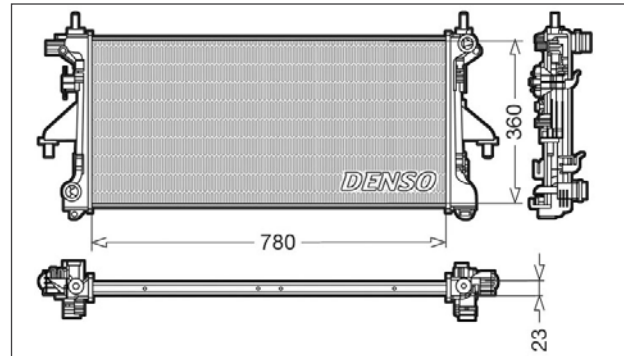

DRM21100

PEUGEOT Boxer III - CITRÖEN Jumper III - FIAT Ducato IV