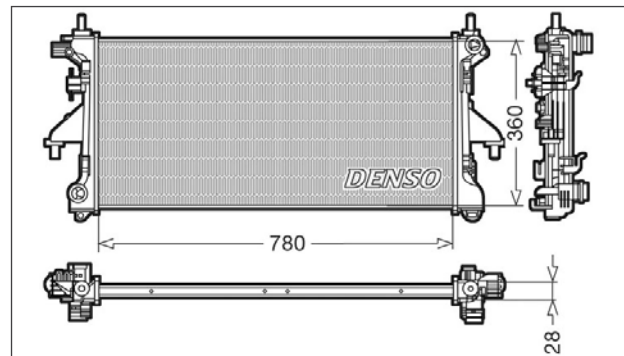

DRM21101

PEUGEOT Boxer III CITRÖEN Jumper III