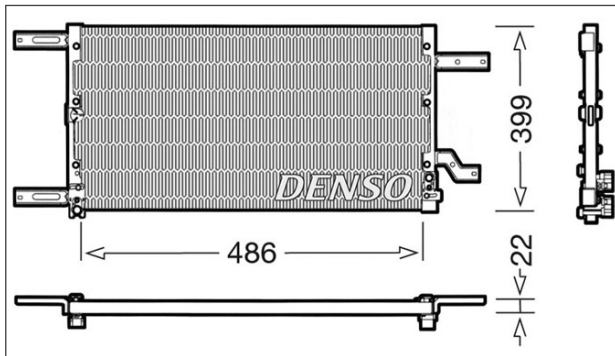

DCN01021

ALFA ROMEO 166 2.0 TS / 2.5 V6 / 3.0 V6